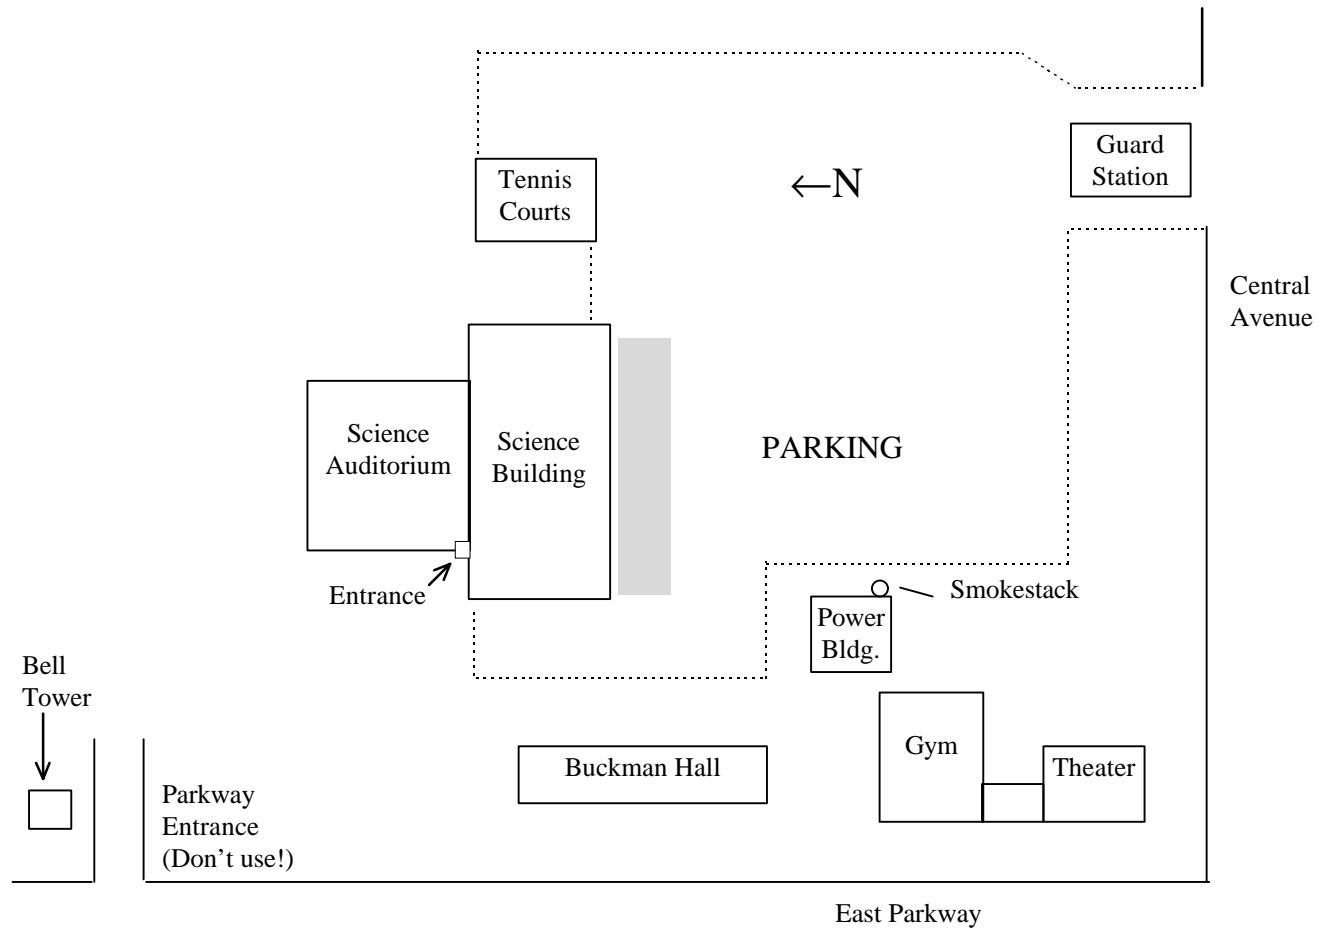

Memphis Astronomical Society

meeting has moved to
Christian Brothers University.

- Enter the CBU campus from the south (Central Avenue) entrance at the traffic light opposite the Fairgrounds entrance.
- The **Science Building** is ahead and towards the left; park as close to the Science Building as you can. (**Watch out for speed bumps!!!**)
- Walk around the west end of the Science Building and enter the **Science Auditorium** from the side.
- Note: Drinks and snacks may not be brought into the Science Auditorium.