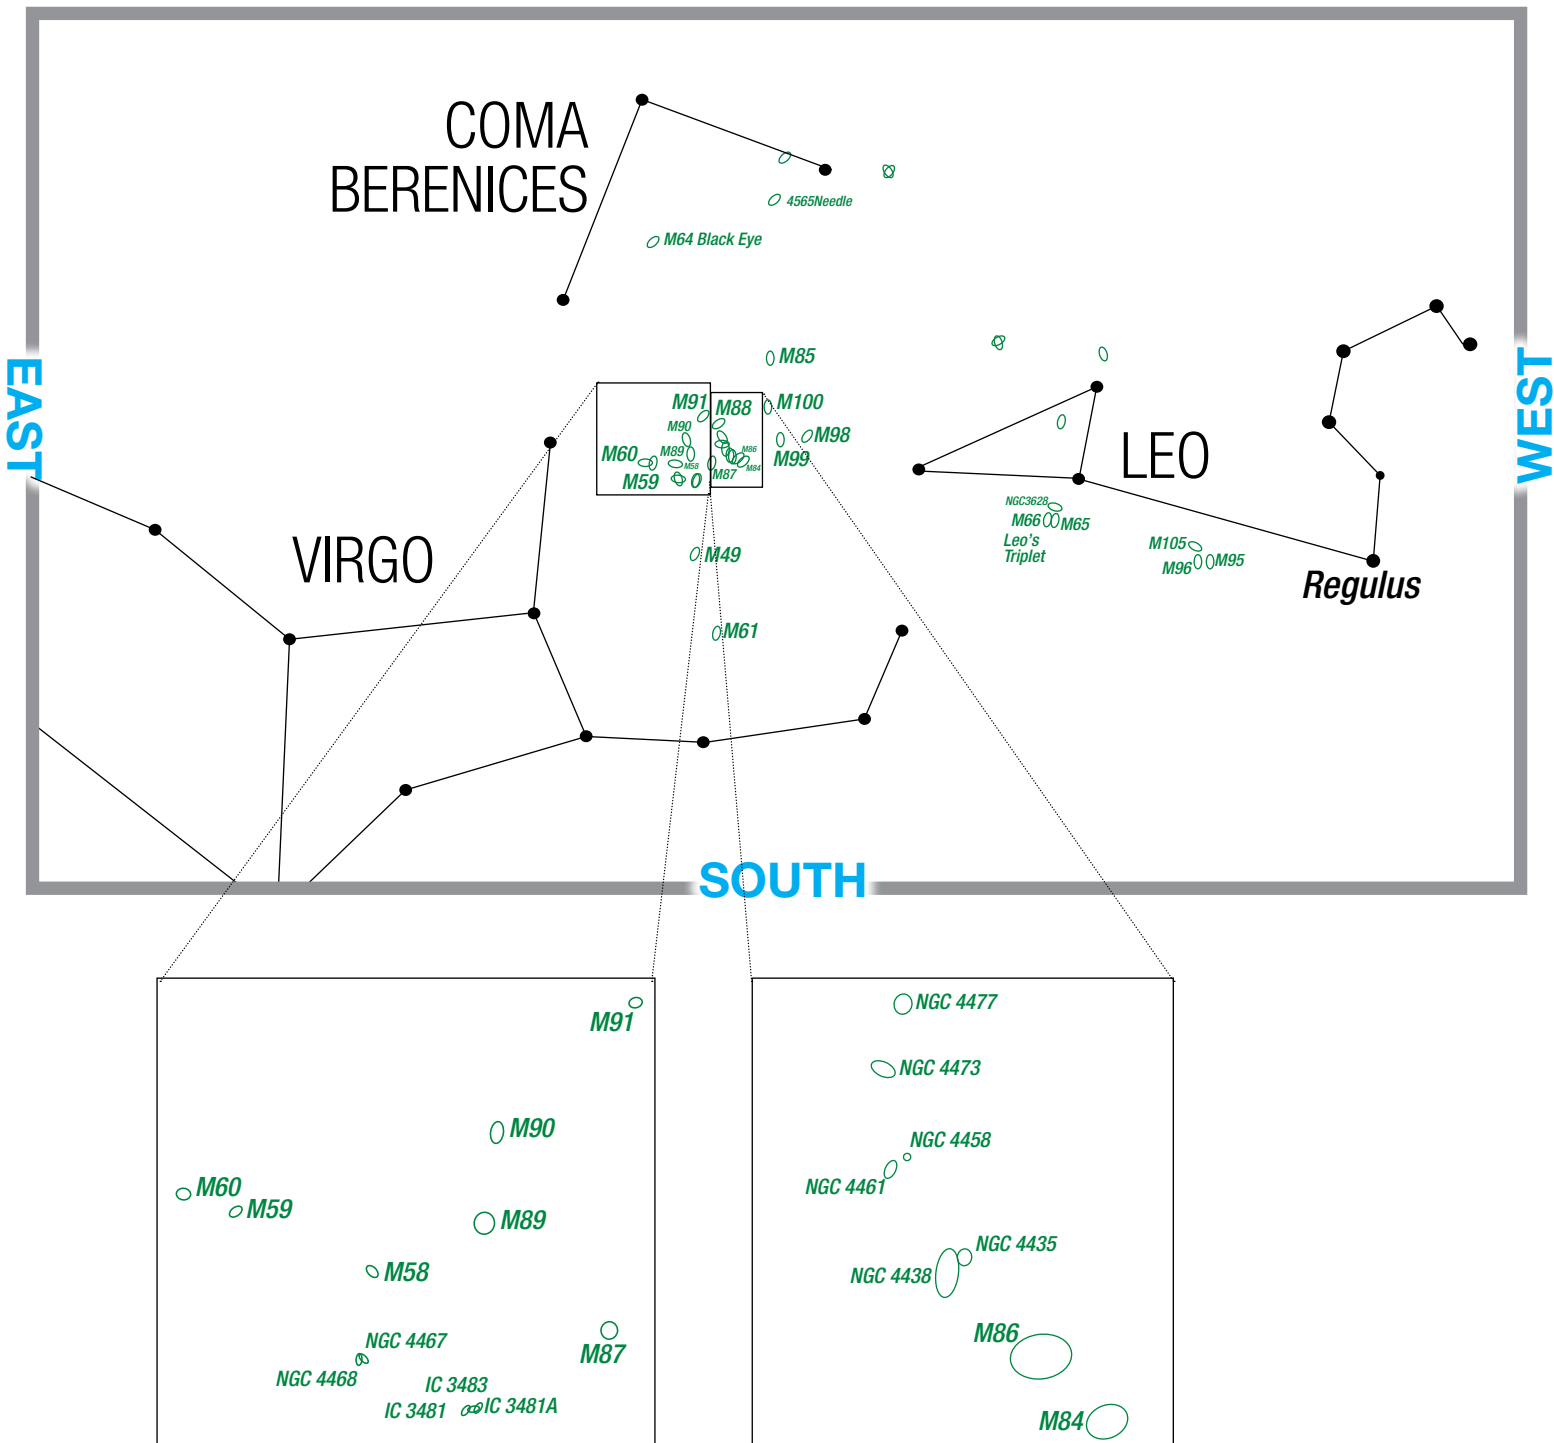

SKY MAP Virgo Galaxy Cluster

10:00pm: March 21

Latitude 35°N

Memphis

Choose Correct Map for Date and Time

All maps in this document are designed to be used on a specific date at a specific time. However, all the maps can be used at any time and date you wish by using chart below. For example if it is April 5 at midnight, you would choose the May map.